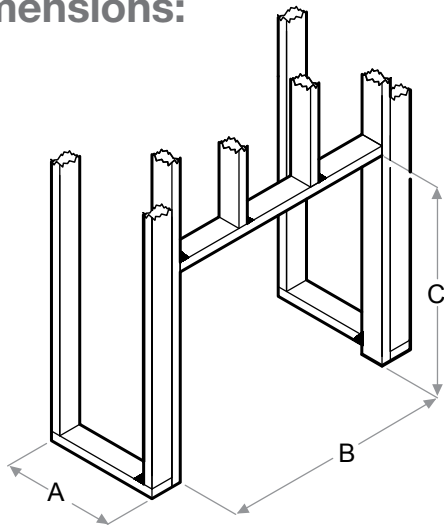

Framing Dimensions:

NOTE: The materials used for the finished surround must be cut to precise dimensions as the 1/2" (1.3 cm) self trimming flange is only to create a finished appearance.

RBF36					
A	B	C	D	E	F
12-1/2" (31.8 cm)	36-5/8" (93.0 cm)	26-1/4" (66.5 cm)	60" (152.4 cm)	42-1/2" (108.0 cm)	42-1/2" (108.0 cm)