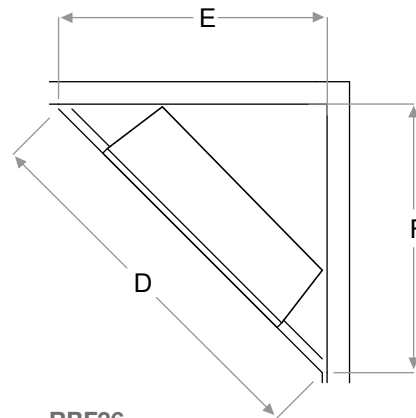

RBFGLOSS36 - 36" Tempered Front Glass
Dimensions:
35-1/8" W x 22-1/8" H x 3/8" D
(89.1 cm x 56.1 cm x 1.1 cm)

RBFDOOR36 - 36" Functional Doors
with Tempered Glass
Dimensions:
39-3/4" W x 27-1/4" H x 1-1/4" D
(101.1 cm x 69.4 cm x 3.7 cm)

RBFPLUG

RBFL42BR - Birch Log Set
Dimensions:
26-1/2" W x 11-1/8" H x 11" D
(67.2 cm x 28.1 cm x 27.9 cm)

RBFL42FC - Fresh Cut Log Set
Dimensions:
26-1/2" W x 11-1/8" H x 11" D
(67.2 cm x 28.1 cm x 27.9 cm)

Framing Dimensions:

NOTE: The materials used for the finished surround must be cut to precise dimensions as the 1/2" (1.3 cm) self trimming flange is only to create a finished appearance.

RBF36					
A	B	C	D	E	F
12-1/2" (31.8 cm)	36-5/8" (93.0 cm)	26-1/4" (66.5 cm)	60" (152.4 cm)	42-1/2" (108.0 cm)	42-1/2" (108.0 cm)