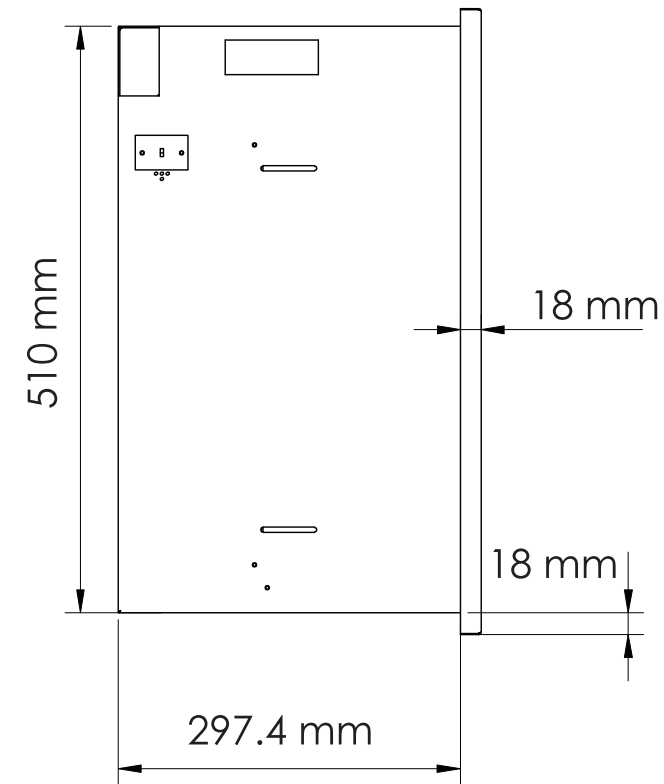

TECHNICAL SPECIFICATIONS		
VOLTS	120	
AMPS	12.5	
WATTS	1200	
HEATER	HIGH	1200 watts
	LOW	600 watts
NO HEATER	38 watts max	
LAMPS	QUANTITY	LED
	WATTS	
	TOTAL WATTS	22 watts
ROTOR MOTOR	1 at 5 watts	
HEIGHT, WIDTH, DEPTH	20 1/8 x 42 1/4 x 11 3/4	
GLASS VIEWING OPENING	17 5/8 x 40 3/8	
SURROUND SIZE	21 3/4 x 44 1/4	
SHIPPING SIZE	23 3/4 x 48 1/2 x 16	
SHIPPING WEIGHT		
	UNIT	
	STEEL FRONT	Included
PLUG LOCATION	Left Side	
CORD LENGTH	76"	
APPROX. HEATING AREA	400 sq ft	

Amantii
SYMMETRY

SERIES SYMMETRY	MODEL SYM-42-XT		REV 1
SCALE 1" = 1'-0"	DATE: 10/15/2018		SHEET 1 OF 1

TECHNICAL SPECIFICATIONS

VOLTS		120
AMPS		12.5
WATTS		1200
HEATER	HIGH	1200 watts
	LOW	600 watts
NO HEATER		38 watts max
LAMPS	QUANTITY	LED
	WATTS	
	TOTAL WATTS	22 watts
ROTOR MOTOR		1 at 5 watts
HEIGHT, WIDTH, DEPTH		51 x 10.7 x 29.7 cm
GLASS VIEWING OPENING		44.6 x 102.7 cm
SURROUND SIZE		54.2 x 112.5 cm
SHIPPING SIZE		40.6 x 122.8 x 60 cm
SHIPPING WEIGHT		
	UNIT	
	GLASS FRONT	Included
PLUG LOCATION		Left Side
CORD LENGTH		193 cm
APPROX. HEATING AREA		37 sqm

Amantii
SYMMETRY

SERIES SYMMETRY	MODEL SYM-42-XT		REV 1
SCALE 1:12	DATE: 10/15/2018		SHEET 1 OF 1