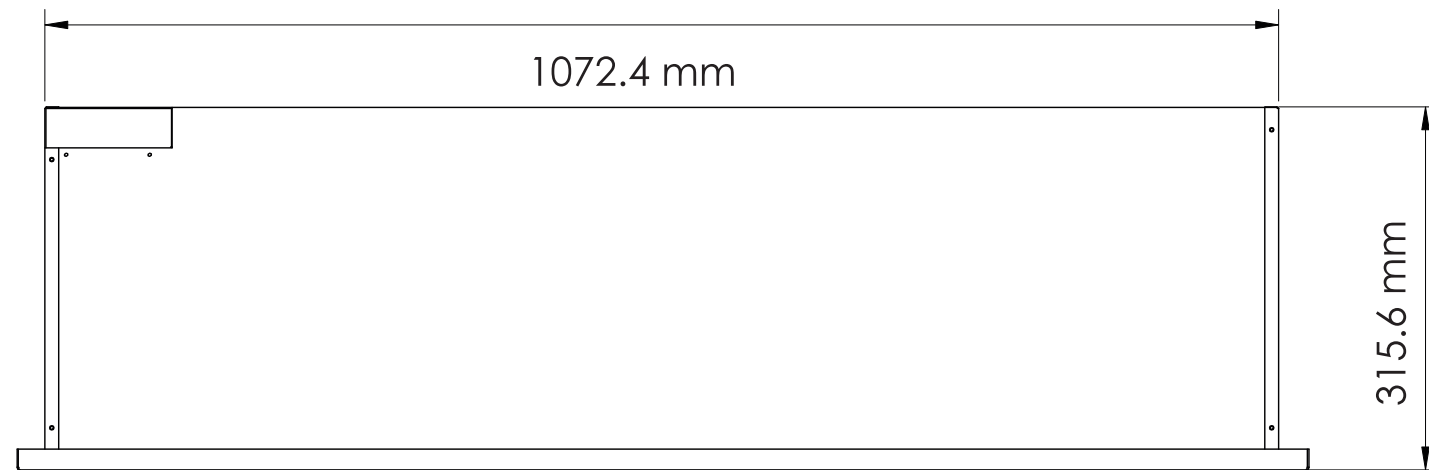

TECHNICAL SPECIFICATIONS		
VOLTS	120	
AMPS	12.5	
WATTS	1200	
HEATER	HIGH	1200 watts
	LOW	600 watts
NO HEATER	38 watts max	
LAMPS	QUANTITY	LED
	WATTS	
	TOTAL WATTS	22 watts
ROTOR MOTOR	1 at 5 watts	
HEIGHT, WIDTH, DEPTH	20 1/8 x 42 1/4 x 11 3/4	
GLASS VIEWING OPENING	17 5/8 x 40 3/8	
SURROUND SIZE	21 3/4 x 44 1/4	
SHIPPING SIZE	23 3/4 x 48 1/2 x 16	
SHIPPING WEIGHT		
	UNIT	
	STEEL FRONT	Included
PLUG LOCATION	Left Side	
CORD LENGTH	76"	
APPROX. HEATING AREA	400 sq ft	

Amantii
SYMMETRY

SERIES SYMMETRY	MODEL SYM-42-XT		REV 1
SCALE 1" = 1'-0"	DATE: 10/15/2018		SHEET 1 OF 1

TECHNICAL SPECIFICATIONS

VOLTS		120
AMPS		12.5
WATTS		1200
HEATER	HIGH	1200 watts
	LOW	600 watts
NO HEATER		38 watts max
LAMPS	QUANTITY	LED
	WATTS	
	TOTAL WATTS	22 watts
ROTOR MOTOR		1 at 5 watts
HEIGHT, WIDTH, DEPTH		51 x 10.7 x 29.7 cm
GLASS VIEWING OPENING		44.6 x 102.7 cm
SURROUND SIZE		54.2 x 112.5 cm
SHIPPING SIZE		40.6 x 122.8 x 60 cm
SHIPPING WEIGHT		
	UNIT	
	GLASS FRONT	Included
PLUG LOCATION		Left Side
CORD LENGTH		193 cm
APPROX. HEATING AREA		37 sqm

Amantii
SYMMETRY

SERIES SYMMETRY	MODEL SYM-42-XT		REV 1
SCALE 1:12	DATE: 10/15/2018		SHEET 1 OF 1