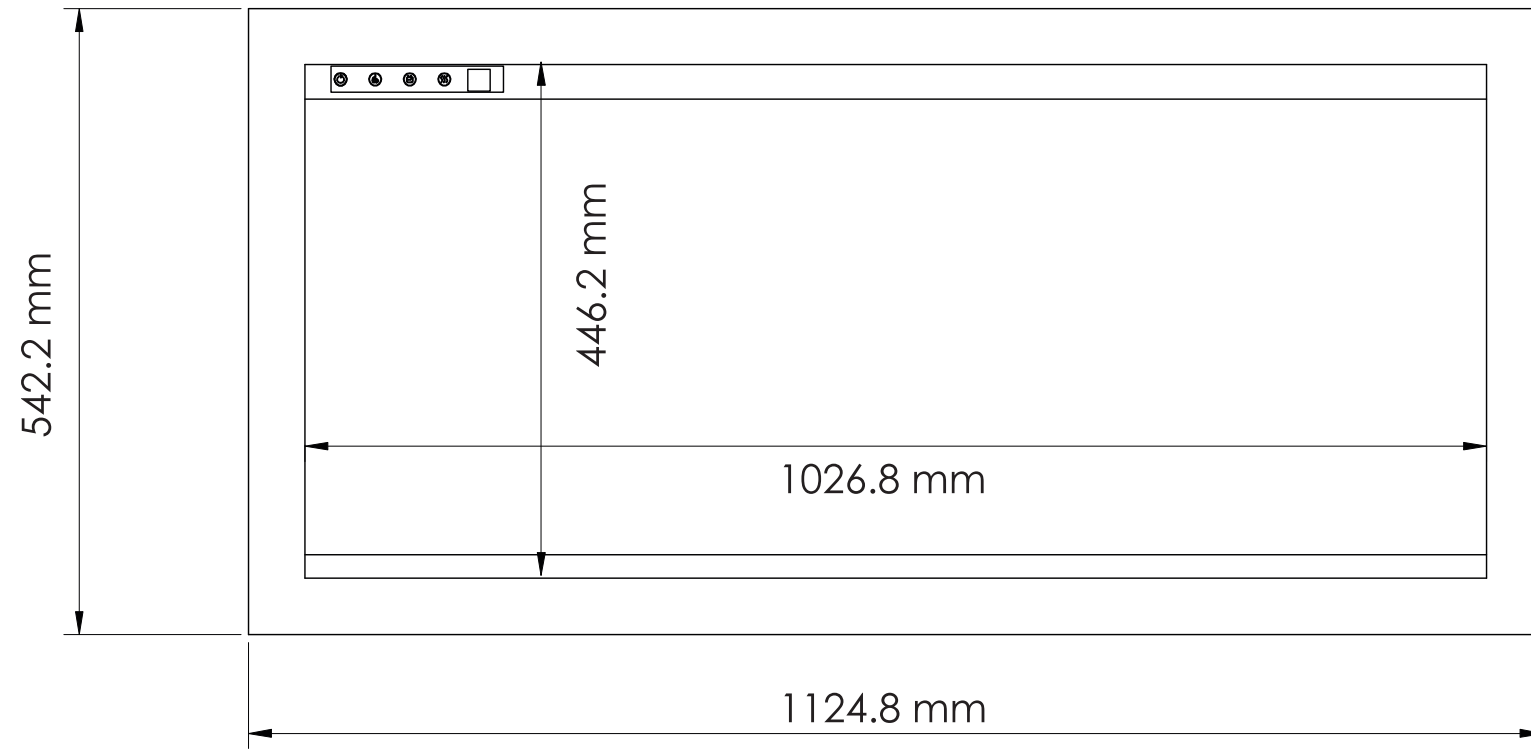

TECHNICAL SPECIFICATIONS		
VOLTS	120	
AMPS	12.5	
WATTS	1200	
HEATER	HIGH	1200 watts
	LOW	600 watts
NO HEATER	38 watts max	
LAMPS	QUANTITY	LED
	WATTS	
	TOTAL WATTS	22 watts
ROTOR MOTOR	1 at 5 watts	
HEIGHT, WIDTH, DEPTH	20 1/8 x 42 1/4 x 11 3/4	
GLASS VIEWING OPENING	17 5/8 x 40 3/8	
SURROUND SIZE	21 3/4 x 44 1/4	
SHIPPING SIZE	23 3/4 x 48 1/2 x 16	
SHIPPING WEIGHT		
	UNIT	
	STEEL FRONT	Included
PLUG LOCATION	Left Side	
CORD LENGTH	76"	
APPROX. HEATING AREA	400 sq ft	

Amantii
SYMMETRY

SERIES SYMMETRY	MODEL SYM-42-XT		REV 1
SCALE 1" = 1'-0"	DATE: 10/15/2018		SHEET 1 OF 1

TECHNICAL SPECIFICATIONS

VOLTS		120
AMPS		12.5
WATTS		1200
HEATER	HIGH	1200 watts
	LOW	600 watts
NO HEATER		38 watts max
LAMPS	QUANTITY	LED
	WATTS	
	TOTAL WATTS	22 watts
ROTOR MOTOR		1 at 5 watts
HEIGHT, WIDTH, DEPTH		51 x 10.7 x 29.7 cm
GLASS VIEWING OPENING		44.6 x 102.7 cm
SURROUND SIZE		54.2 x 112.5 cm
SHIPPING SIZE		40.6 x 122.8 x 60 cm
SHIPPING WEIGHT		
	UNIT	
	GLASS FRONT	Included
PLUG LOCATION		Left Side
CORD LENGTH		193 cm
APPROX. HEATING AREA		37 sqm

Amantii
SYMMETRY

SERIES SYMMETRY	MODEL SYM-42-XT		REV 1
SCALE 1:12	DATE: 10/15/2018		SHEET 1 OF 1