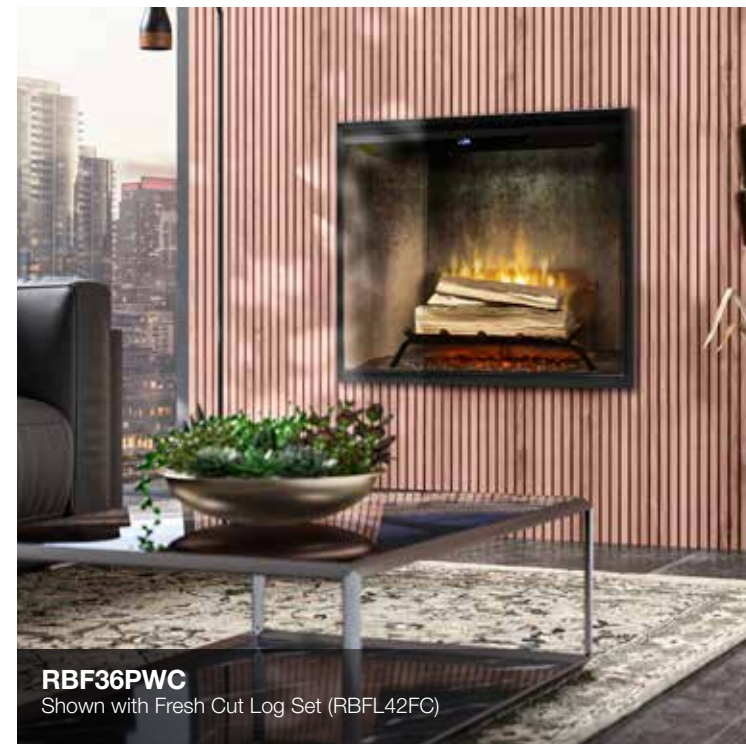

Direct-wire Electric Fireboxes

Revillusion® Flame Technology

Flames are larger, brighter and more random, appearing from within the logs.

ThruView™ Full-depth Design

See clear through the flames to the back of the firebox for a more authentic experience.

Mirage™ Flame Panel

Partially frosted acrylic panel is clearly better than a mirror, showing only dazzling flames and no reflections.

Realogs® Plus

A full grate of life-size hardwood-cast logs, tiered for greater depth.

More authentic day or night;

270-degree surround with natural soot markings.

Mood Lighting

Customize the firebox glow with a choice of warm hues, plus midnight mode.

Color Enhancement

Adjust the flame base color to red or blue.

Brightness and Flicker

Adjust light level to suit the room and choose flicker effect for enhanced firelight.

Ambient Light Sensor

Automatically adjusts firebox light to suit the room day to night.

Quick and Easy Installation

Simply frame, wire and finish – no venting, gas lines or safety screens.

Primary Heat

Option to use 240 volt supply for up to 8,800 BTU - use as part of primary heating plan; heater also operates without flame and can be deactivated.

Direct-wire

Designed to be direct-wired to a 120, 208 or 240 volt circuit for a seamless look (optional plug kit available). *RBF24DLX/RBF24DLXWC - plug attached. Simply plug-in and enjoy or direct-wire to 120V connection only.